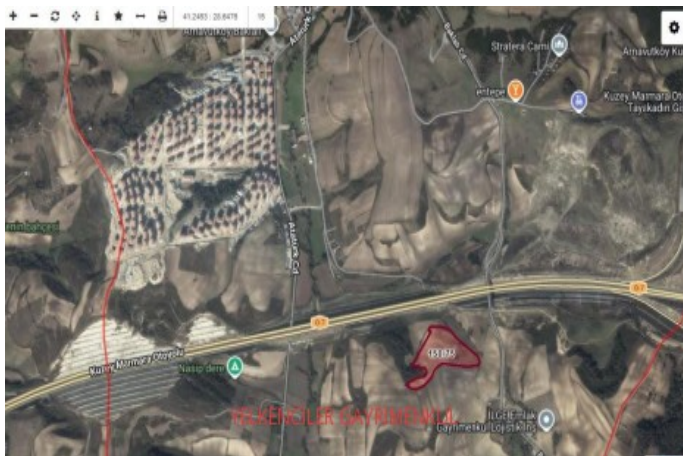

İlan No:f-233055-8335 Ref.No:655047