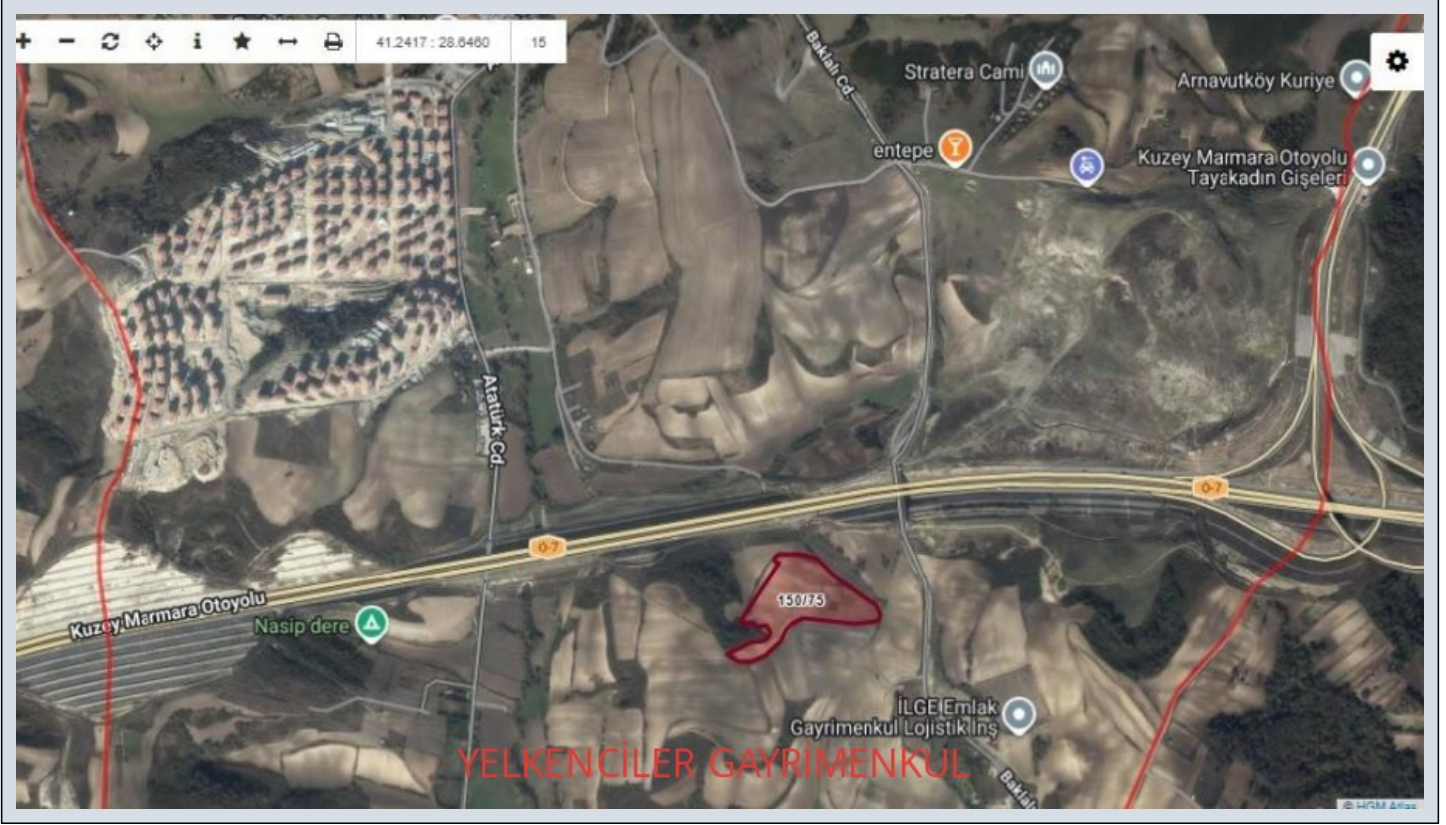

SİLİVRİ ARNAVUTKÖY BAKLALI TOKİ KONUTLARINA YAKIN SATILIK ARSA İstanbul / Arnavutköy

For Sale - Private Usage Land 2,350,000 TL | 420 m2 İstanbul / Arnavutköy

Barter : Yes
Permitted Base Construction Area : 420
Municipality Name : SİLİVRİ-ÇANTA
Kaks :
Taks :
Gabari :
Meter Square Unit Price : 0 TL
Deed Status : Shareholding Deed
Title Deed - Area No : 150
Title Deed - Parcel No : 75

İlan No:f-233055-8335 Ref.No:655047

- * Location : Sea View, Nature View, City View, Near to Highway, Close to Public Transportation,
- * Infrastructure : Plotted, Industrial Electricity, Road Opened, In lots,