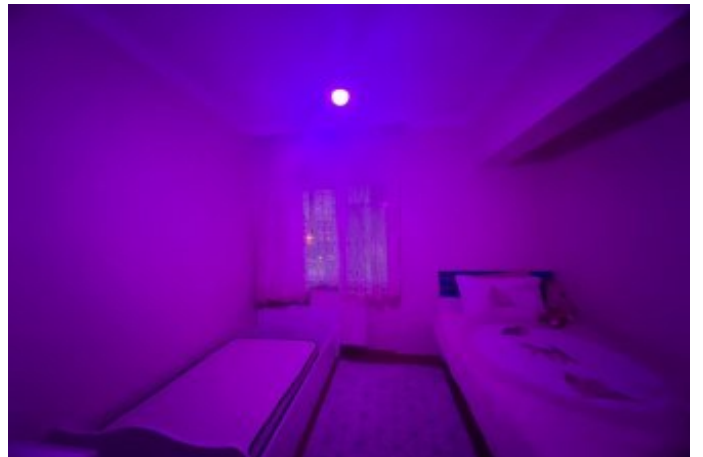

İlan No:f-233055-8251 Ref.No:596650