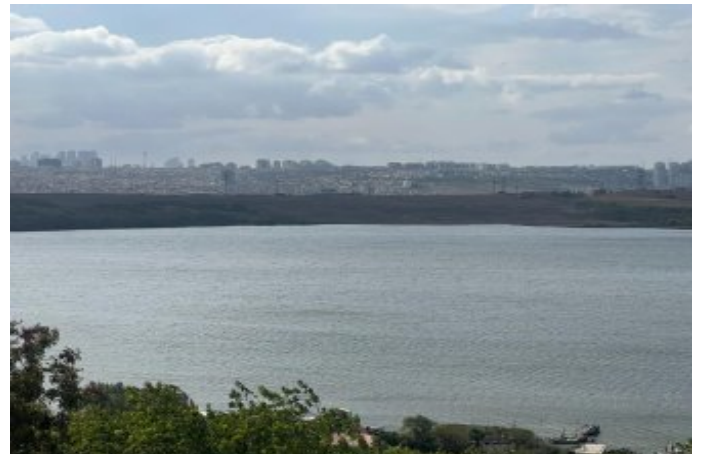

İlan No:f-233055-8214 Ref.No:337540