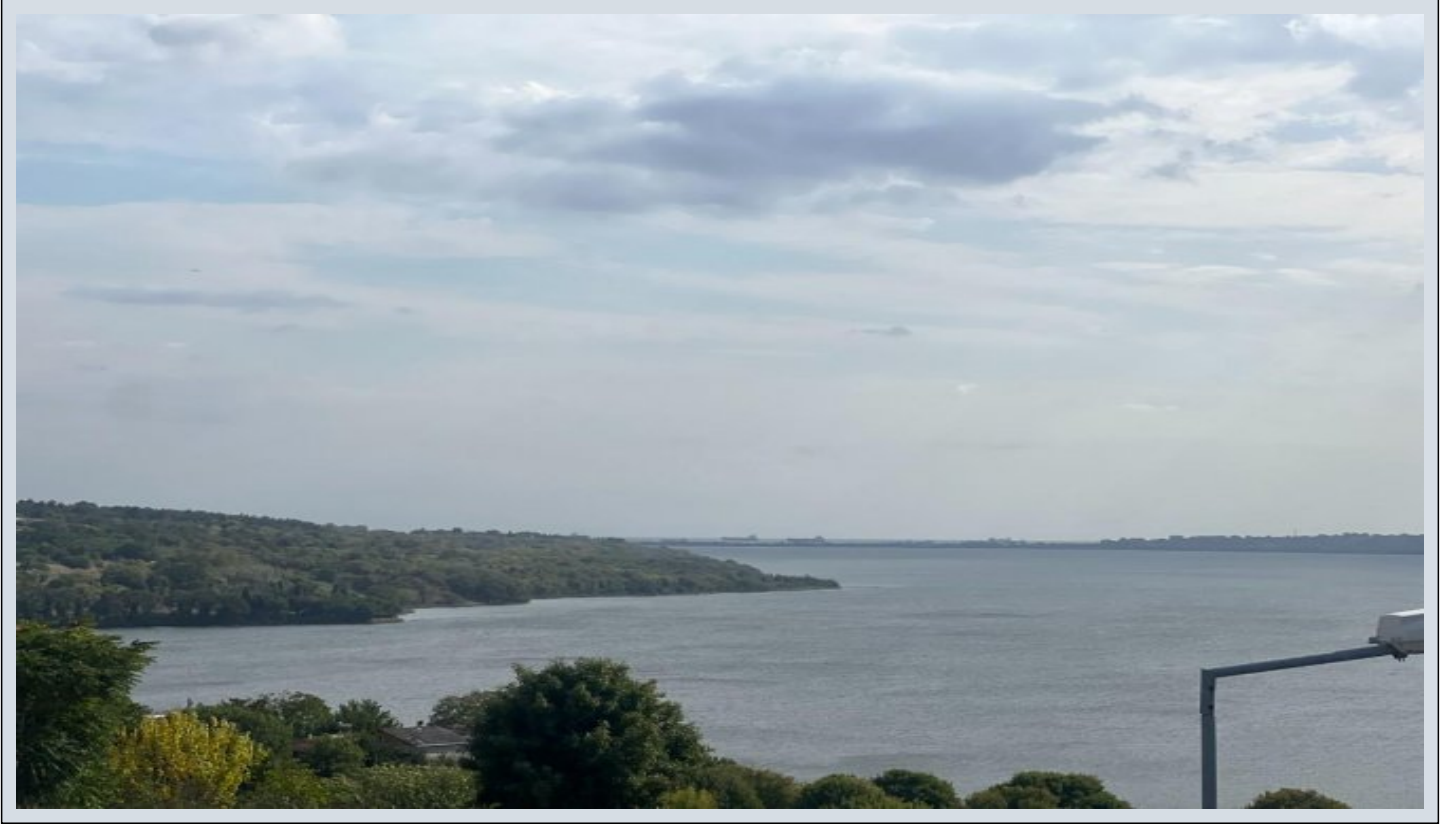

KÜÇÜKÇEKME HALKALI GÖL VE KANAL İSTANBUL MANZARALI 224m2 ARSA İstanbul / Küçükçekmece

For Sale - Various Land 16,975,000 TL | 225 m2 İstanbul / Küçükçekmece

Permitted Base Construction Area : 0
Municipality Name : KÜÇÜKÇEKMECE
Kaks :
Taks :
Gabari :
Meter Square Unit Price : 0 TL
Deed Status : Detached Parcels
Title Deed - Area No : 448
Title Deed - Parcel No :

Durmuş YELKENCİ
Telefon +90 212-471 00 71
Cep Telefonu +90 532-471
00 71

YELKENCİLER GAYRİMENKUL
YATIRIM DANIŞMANLIĞI A.Ş.
Telefon +Na 444 38 97
Cep Telefonu +90 532-471
00 71
Faks +90 212-471 00 71
İstasyon 24 Plaza
Yarımburgaz Caddesi No.31
D.70
Küçükçekmece / Halkalı
34303 , İstanbul