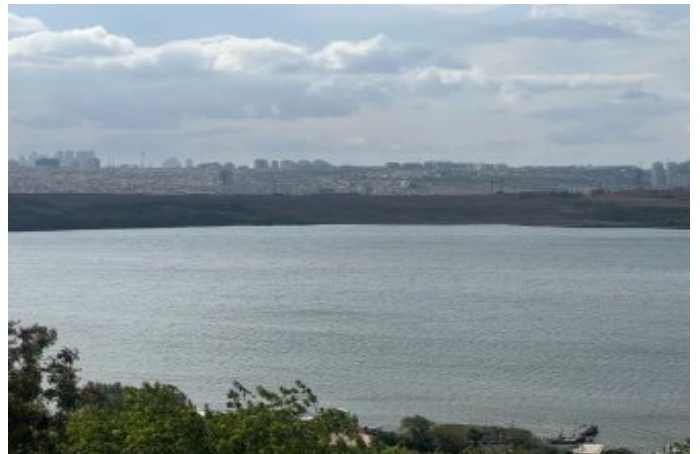

İlan No:f-233055-8177 Ref.No:337540