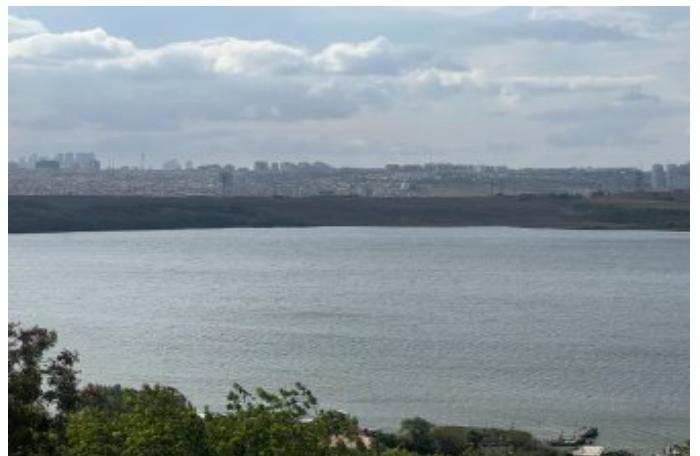

İlan No:f-233055-8177 Ref.No:337540