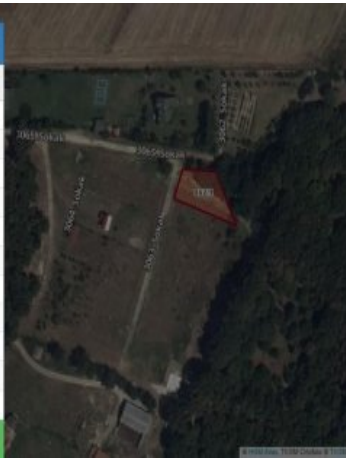

Öz nitelik Bilgisi	
Öz nitelik Bilgisi	Bina/BB Listesi
İl	Tekirdağ
İlçe	Saray
Mahalle/Köy	Büyükyoncalı
Mahalle No	164828
Ada	862
Parsel	1
Tapu Alanı	976,00
Nitelik	Arsa
Mevkii	Çamlı Bel
Zemin Tip	Ana Taşınmaz
Pafta	F19b14c4c

Favorilere ekle