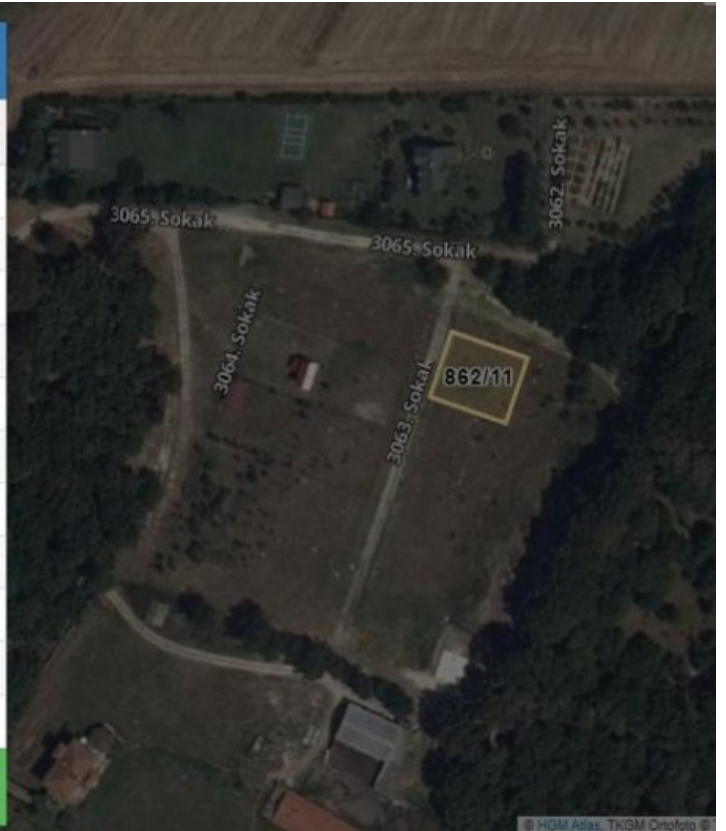

İlan No:f-233055-8174 Ref.No:485338

Öz nitelik Bilgisi	
Öz nitelik Bilgisi	Bina/BB Listesi
İl	Tekirdağ
İlçe	Saray
Mahalle/Köy	Büyükyoncalı
Mahalle No	164828
Ada	862
Parsel	11
Tapu Alanı	503,00
Nitelik	Arsa
Mevkii	Çamlı Bel
Zemin Tip	Ana Taşınmaz
Pafta	F19b14c4c

Favorilere ekle