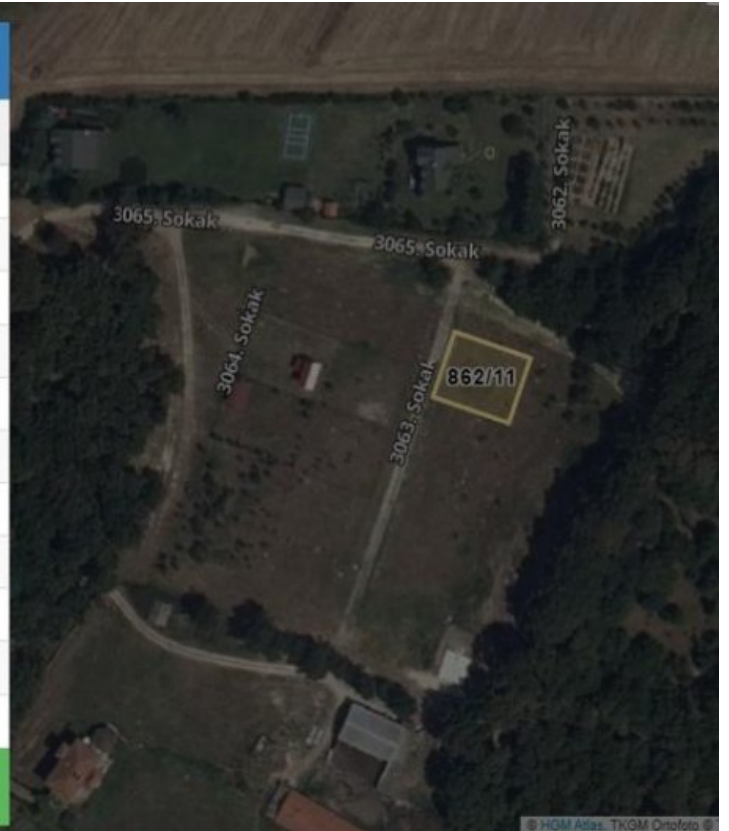

İlan No:f-233055-8174 Ref.No:485338

Öz nitelik Bilgisi	
Öz nitelik Bilgisi	Bina/BB Listesi
İl	Tekirdağ
İlçe	Saray
Mahalle/Köy	Büyükyoncalı
Mahalle No	164828
Ada	862
Parsel	11
Tapu Alanı	503,00
Nitelik	Arsa
Mevkii	Çamlı Bel
Zemin Tip	Ana Taşınmaz
Pafta	F19b14c4c

Favorilere ekle