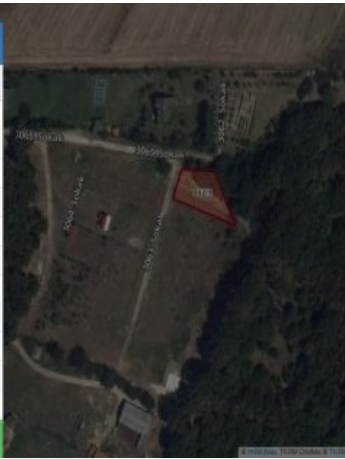

Öz nitelik Bilgisi	
Öz nitelik Bilgisi	Bina/BB Listesi
İl	Tekirdağ
İlçe	Saray
Mahalle/Köy	Büyükyoncalı
Mahalle No	164828
Ada	862
Parsel	1
Tapu Alanı	976,00
Nitelik	Arsa
Mevkii	Çamlı Bel
Zemin Tip	Ana Taşınmaz
Pafta	F19b14c4c

Favorilere ekle